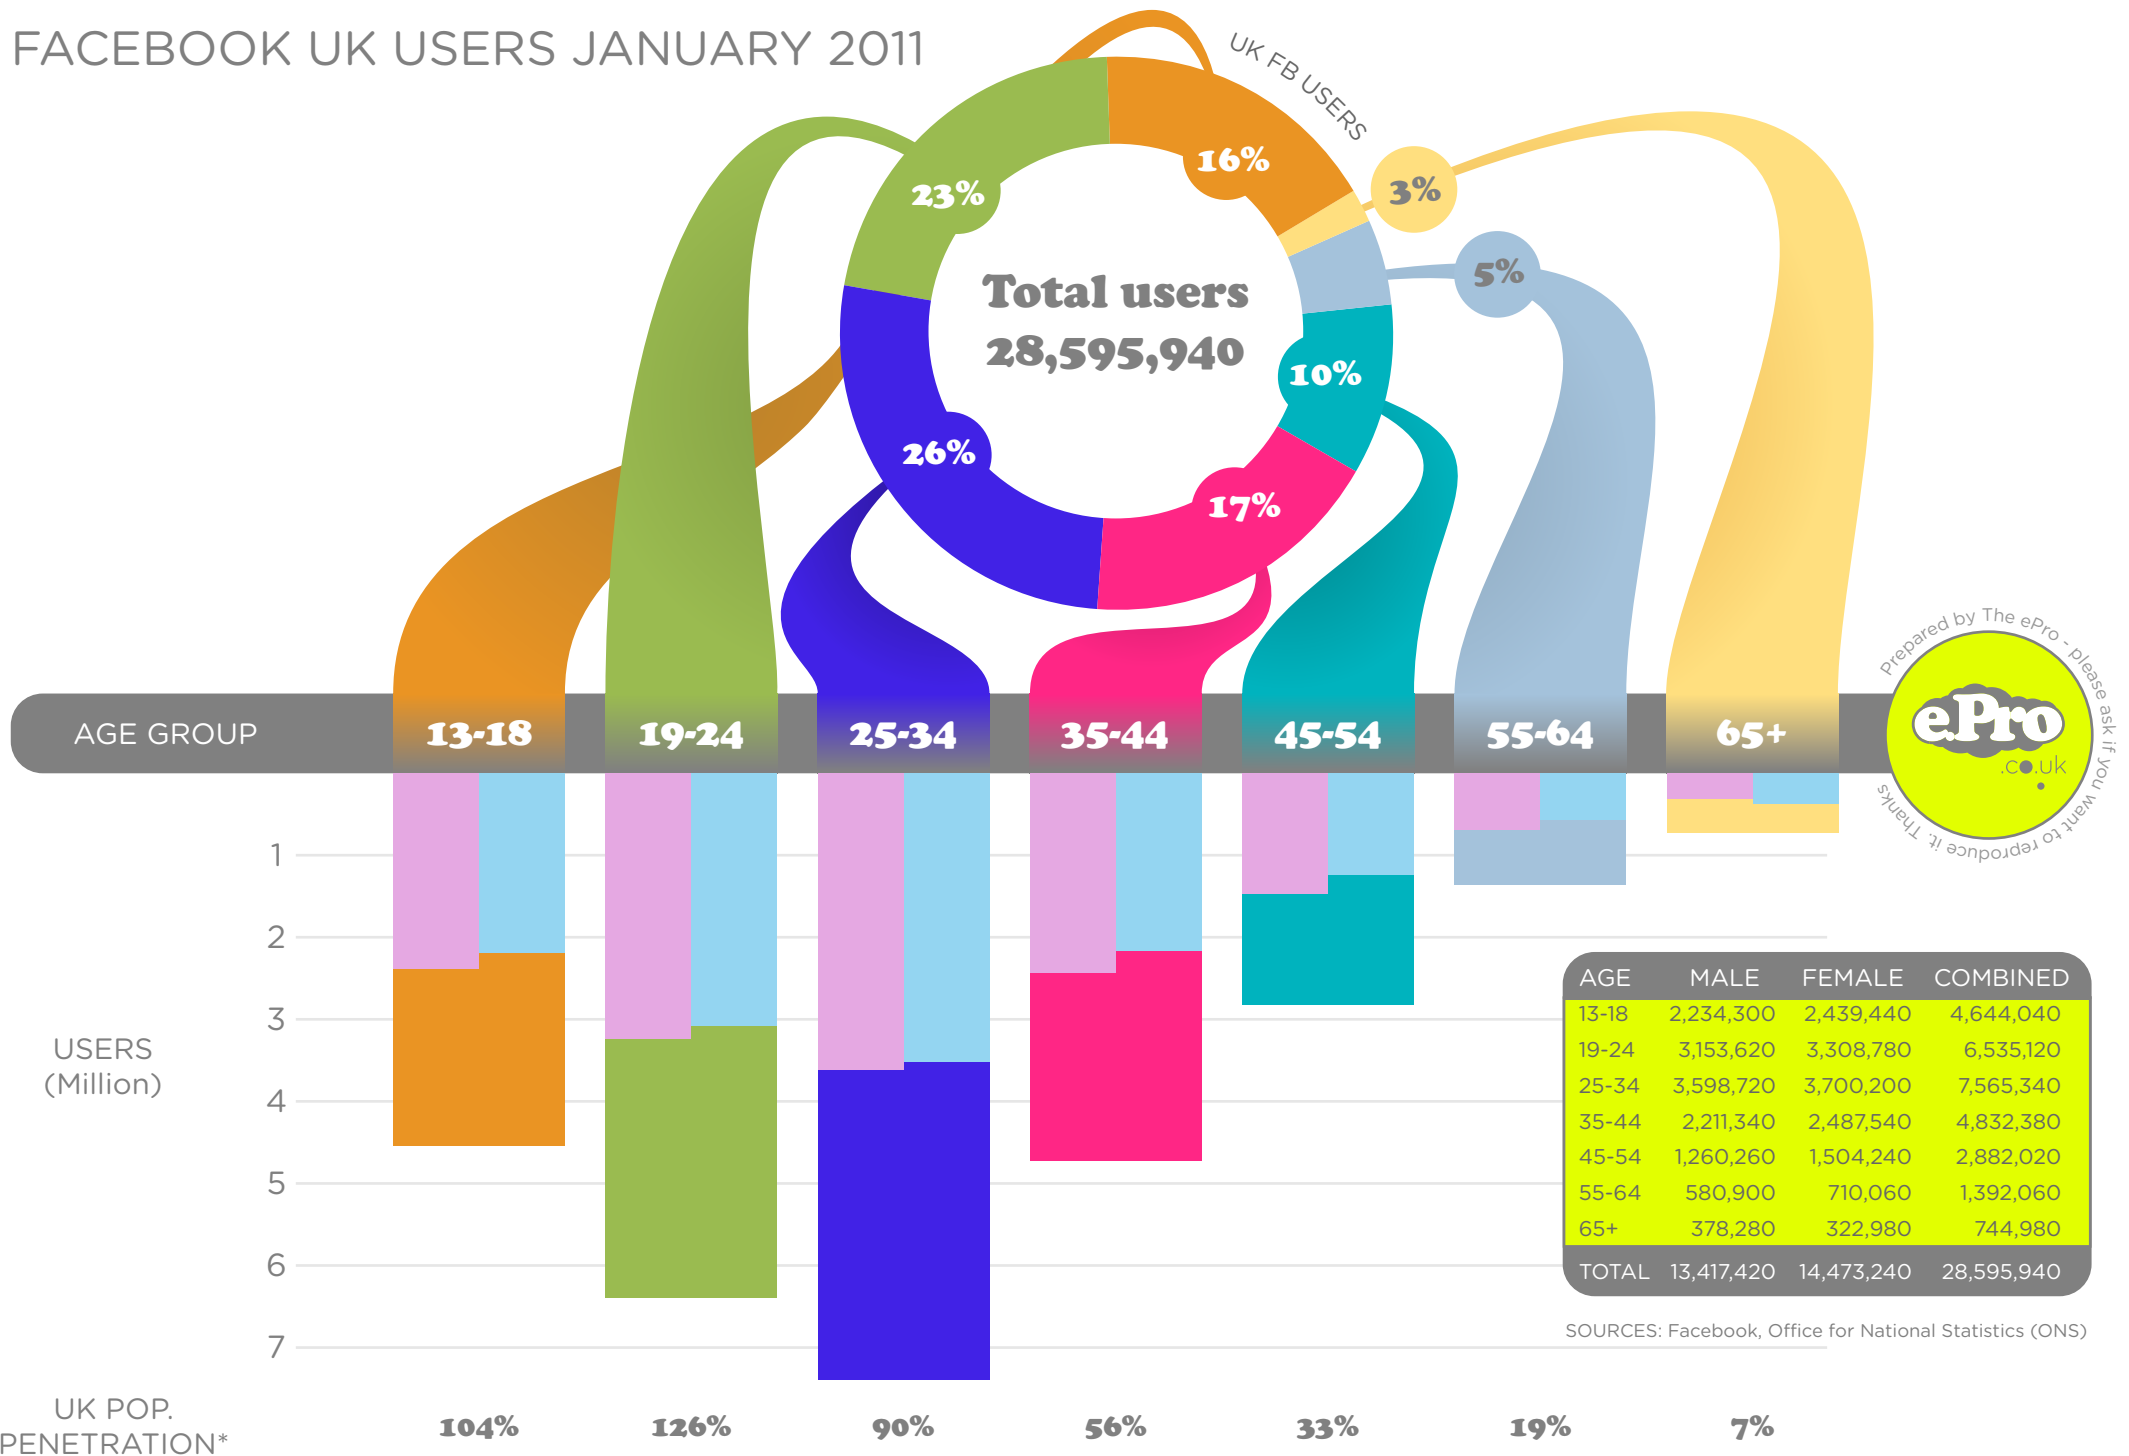

FACEBOOK UK USERS JANUARY 2011

*THE PENETRATION FIGURES ARE CLEARLY OUT. THIS IS PROBABLY DUE TO A NUMBER OF FACTORS. SEE <http://www.ePro.co.uk/Om> FOR MORE DISCUSSION.